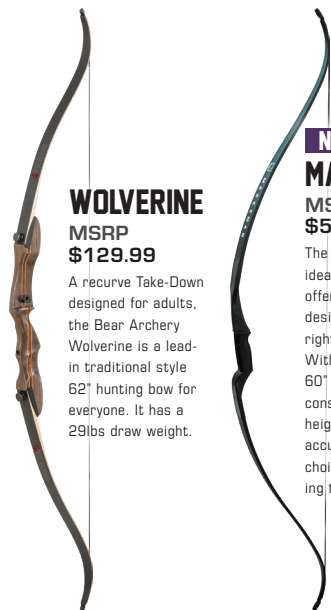

WOLVERINE

MSRP $129.99

A recurve Take-Down designed for adults, the Bear Archery Wolverine is a lead-in traditional style 62" hunting bow for everyone. It has a 29lbs draw weight.

NEW MARKSMAN

MSRP $59.99

The Marksman Youth Bow is ideal for developing archers, offering an ambidextrous design that works for both right- and left-handers. With a 23 lb. draw weight, 60" overall length, and a consistent 7-7/8" brace height, this bow delivers accuracy, making it a great choice for new archers looking to improve their skills.