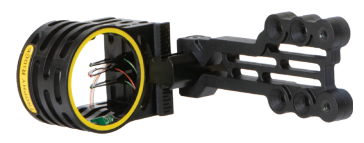

GEM MSRP $24.99
AVAILABLE IN:
HORIZ 3 PINS AMBI .019