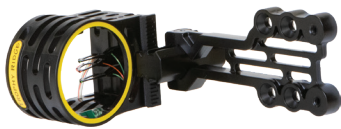

FATAL 3 MSRP $34.99
AVAILABLE IN:
HORIZ 3 PINS AMBI .019