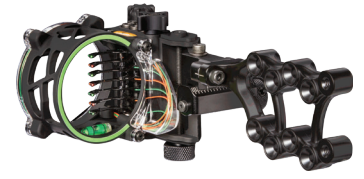

FIX 7 MSRP $119.99
AVAILABLE IN:
HORIZ 7 PINS AMBI .019