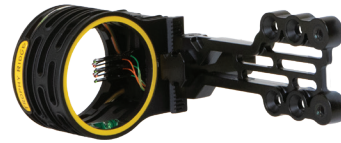

FIX 7 MSRP \$119.99
 AVAILABLE IN:
 HORIZ 7 PINS AMBI .019

HOTWIRE MSRP \$179.99
 AVAILABLE IN:
 HORIZ 3 PINS RIGHT .019

PEAK MSRP \$109.99
 AVAILABLE IN:
 VERT 5 PINS LEFT RIGHT .019

RIDGELINE MSRP \$54.99
 AVAILABLE IN:
 HORIZ 5 PINS AMBI .019