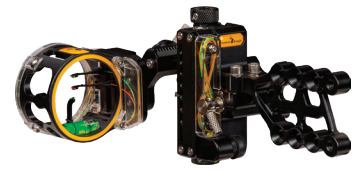

REACT TRIO PRO™ MSRP $279.99

AVAILABLE IN:
HORIZ | VERT
3 PIN
LEFT | RIGHT
.019 | .010 VERT