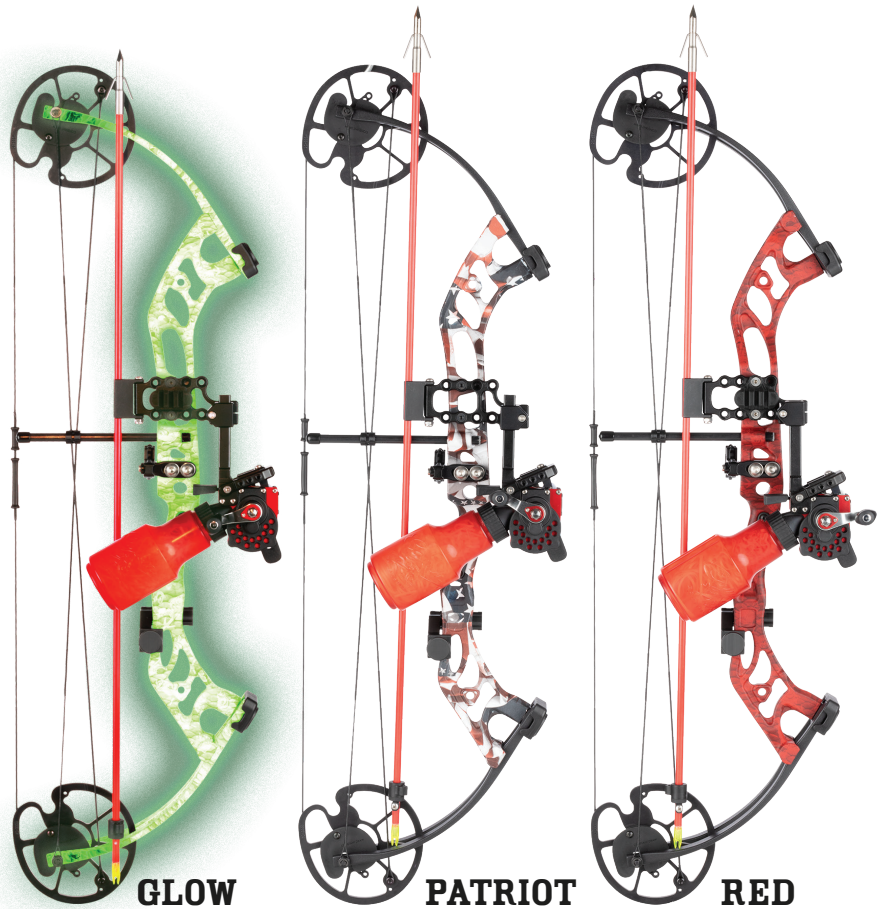

SIPHON CROSSBOW

MSRP \$39.99

1.75 INCH CUTTING DIAMETER [100 grain]

SUCKER PUNCH PRO

Bowfishing Bow

SPECS

3LBS

6³/₈" BRACE HEIGHT

31" AXLE-TO-AXLE

50LBS PEAK DRAW WEIGHT AT 29.5"

MSRP

GLOW: \$469.99

PATRIOT: \$449.99

RED: \$449.99

SHORE RUNNER

Bowfishing Bow

SPECS

3LBS (BOW ONLY)

7" BRACE HEIGHT

32" AXLE-TO-AXLE

50LBS CONSTANT DRAW

30" DRAWLENGTH

EVS INCLUDES: SPIN MASTER REEL

EVW INCLUDES: WINCH PRO REEL

MSRP

BOW ONLY: \$279.99

EVW: \$379.99

EVS: \$329.99

FISH STICK

Bowfishing Bow

SPECS

56" BOW LENGTH