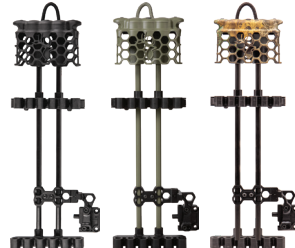

MSRP \$149.99

2 PIECE CONVERSION KIT MSRP \$39.99

Mossy Oak Bottomland™

HEX LITE

MSRP \$89.99

MSRP \$99.99

MSRP \$99.99

CONVOY