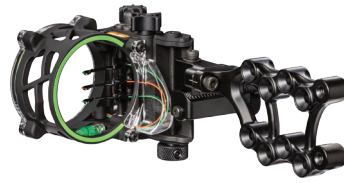

FIX 3 MSRP $109.99
AVAILABLE IN:
HORIZ 3 PINS AMBI .019