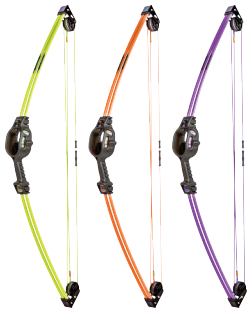

SPARK®

MSRP $39.99

CONTINUOUS DRAW LENGTH
16" - 25"
CONTINUOUS DRAW WEIGHT
5 - 10 LBS

AXLE TO AXLE
32.75"
RISER:
AMBIDEXTROUS

INCLUDES: INTEGRATED WHISKER BISCUIT ARROW REST®, SIGHT PIN, (2) SAFETYGLASS™ ARROWS, FINGER ROLLERS, AND DECORATIVE BOW STICKERS

SUGGESTED AGE RANGE 5-10