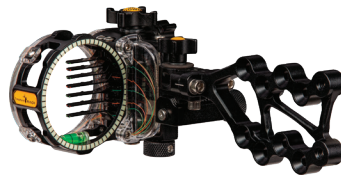

AVAILABLE IN:
 HORIZ
 5 PINS
 RIGHT
 .019

PICATINNY RAIL MOUNT
REACT PRO™ MSRP \$279.99

AVAILABLE IN:
 HORIZ
 5 PINS
 RIGHT
 .019

REACT PRO 7™ MSRP \$299.99

AVAILABLE IN:
 HORIZ
 7 PINS
 RIGHT
 .010

REACT H5™ MSRP \$189.99 CAMO MSRP \$179.99 BLACK