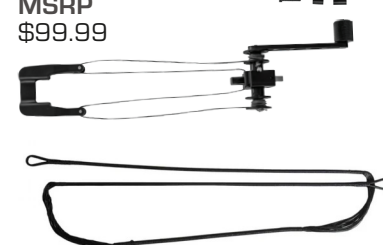

MSRP
\$54.99

TRUEX 22" BOLTS - 400 Grain - (6 PACK)

MSRP
\$54.99

DECOCKING BOLT

MSRP
\$19.99

SPEED COMP CROSSBOW SCOPE

MSRP
\$199.99

VARIABLE SPEED CROSSBOW SCOPE

MSRP
\$99.99

DE-TAC DETACHABLE COCKING CRANK

MSRP
\$99.99

EZ CROSSBOW SILENT COCKING CRANK

MSRP
\$189.99

COCKING AID
MSRP
\$15.99

ALUMINUM UNIVERSAL ROPE COCKER
MSRP
\$29.99

TRUE X REPLACEMENT NOCKS (12 PACK)
MSRP
\$12.99

DESIRE PISTOL CROSSBOW REPLACEMENT STRING
MSRP
\$12.99

BEARX RAIL LUBE/STRING WAX
MSRP
\$6.99

BRAVE®

MSRP \$69.99
MSRP camo: \$79.99

CONTINUOUS DRAW LENGTH
13.5" - 19.5"
CONTINUOUS DRAW WEIGHT
5 - 25 LBS
AXLE TO AXLE
26"