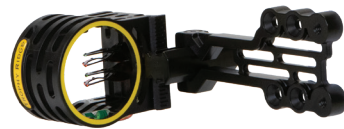

FATAL 4 MSRP $44.99
AVAILABLE IN:
HORIZ 4 PINS AMBI .019